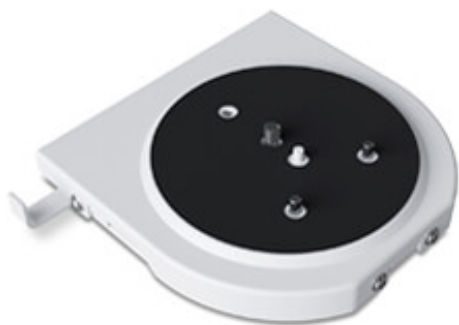

## **BirdDog Ceiling Mount X1/Ultra**

**ProdCode: BDX1CMW**

Ceiling Mount for X1 / X1 Ultra - White

[\[Download Images\]](#) (.zip file)

### **Features**

- Ceiling Mount for X1 / X1 Ultra - White