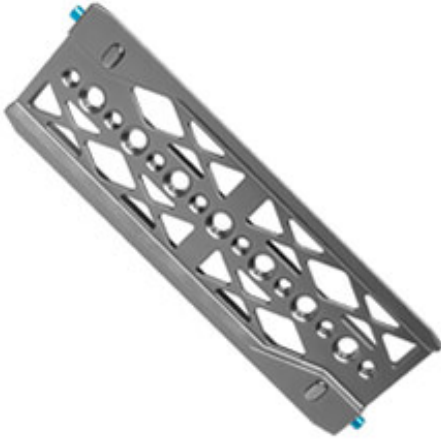

Kondor Blue 8" ARRI Lightweight Dovetail Plate

ProdCode: KONDP8

8inch Lightweight Dovetail Plate for ARRI - Space Grey

[\[Download Images\]](#) (.zip file)

Features

Use the perfectly symmetrical ARRI Standard 8" Dovetail Plate when balancing front- or back-heavy camera loads with a smooth back and forth slide. Safety release buttons on each side prevent your equipment from accidentally sliding off the plate. There are plenty of 1/4"-20 and 3/8"-16 threads down the center of the plate for versatile mounting. This plate is designed to be identically functional from the front and back.

- 8inch Lightweight Dovetail Plate for ARRI
- Sliding Dovetail Design
- Balances Front- or Back-Heavy Equipment
- East Access Safety Latch
- 8 x 1/4"-20 and 7 x 3/8"-16 Threads