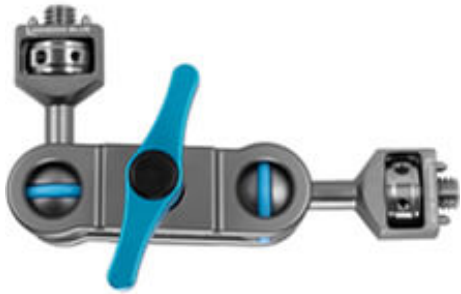

Kondor Blue Cine Magic Arm - 3/8" ARRI

ProdCode: KONMGARMARRI

Cine magic arm with double ball heads featuring 3/8" ARRI locator pin mounts - Space Grey

[Download Images] (.zip file)

Features

The Cine Magic Arm with Double Ball Heads can be used to mount an accessory on your camera rig at almost any angle. Compatible with a wide range of camera components such as monitors, small lights, or sound gear, both ball heads are secured using the single, large thumb lever. The ball ends can be swapped out for separately available ball heads such as the Mini Quick Release Plate to Ball Head Adapter, or Cine Magic Arm Extension Bar that can be used to chain and extended multiple magic arms together.

- Adjustable Ball Head Screws on Both Ends
- Large Thumbscrew to Secure Ball Heads
- Aerospace Grade Aluminium
- Points of Articulation: 2
- Maximum Length: 10.2" (when combined with Kondor Blue Extension Bar and Additional Magic Arm)
- Segment Length: 5.5"
- Weight: 5.1 oz