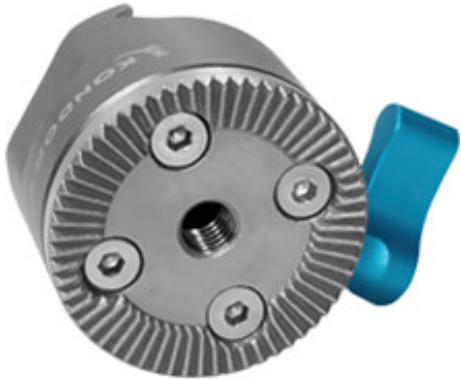

Kondor Blue NATO Clamp to ARRI Rosette

ProdCode: KONNATOCAR

NATO Clamp to ARRI Rosette - Space Grey

[\[Download Images\] \(.zip file\)](#)

Features

- NATO Clamp to ARRI Rosette
- Attach a Rosette accessory to any NATO rail mount
- Lightweight & Low Profile
- Aerospace Grade Aluminium