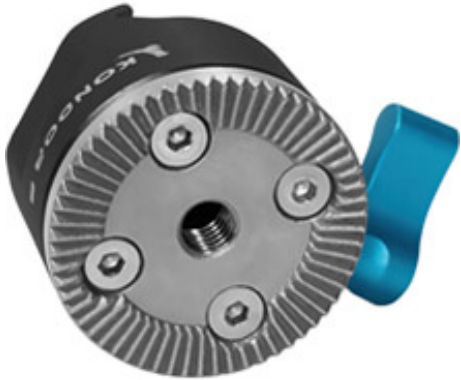

## Kondor Blue NATO Clamp to ARRI Rosette

ProdCode: KONNATOCARBK

NATO Clamp to ARRI Rosette - Black

[\[Download Images\] \(.zip file\)](#)

### Features

- NATO Clamp to ARRI Rosette
- Attach a Rosette accessory to any NATO rail mount
- Lightweight & Low Profile
- Aerospace Grade Aluminium