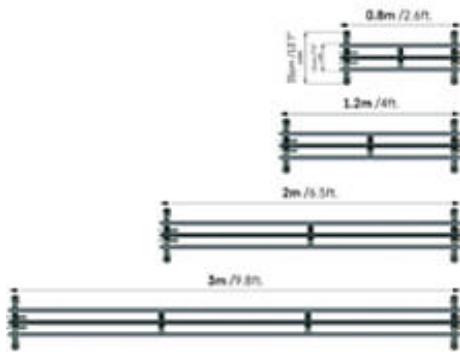

MRMC QRS-1 Rail

ProdCode: MRMC8128

QRS-1 Rail Section 0.8m / 2.62ft

[Download Images] (.zip file)

Features

MADE FOR LIVE

The multi-functional QRS-1 is an extremely quiet system ideal for a range of scenarios including studios and broadcast, as well as live streaming for events, house of worship or other similar applications. The system comes with a variety of mounting options, such as the floor, ceiling or wall. There is also an encoded option with FreeD output capabilities coming soon.

- Quiet Rail System - Modular Track System
- Pan/Tilt Robotic Head
- Extremely Quiet
- Modular Design
- Datum Magnet coordination
- MHC and Flair compatible
- Manual or algorithmic control