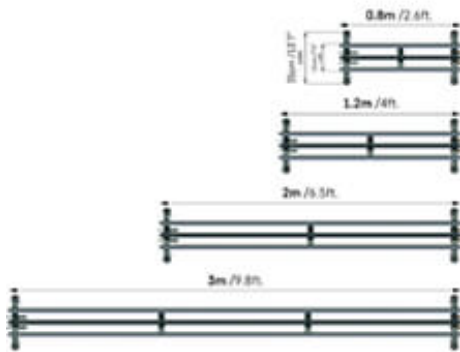

MRMC QRS-1 Rail

ProdCode: MRMC8191

QRS-1 Rail Section 2m / 6.56ft

[Download Images] (.zip file)

Features