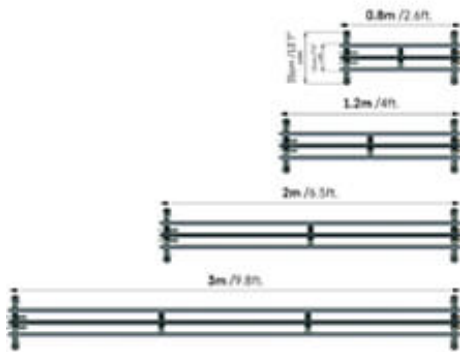

MRMC QRS-1 Rail

ProdCode: MRMC8192

QRS-1 Rail Section 3m / 9.84ft

[Download Images] (.zip file)

Features

MADE FOR LIVE

The multi-functional QRS-1 is an extremely quiet system ideal for a range of scenarios including studios and broadcast, as well as live streaming for events, house of worship or other similar applications. The system comes with a variety of mounting options, such as the floor, ceiling or wall. There is also an encoded option with FreeD output capabilities coming soon.

- Quiet Rail System - Modular Track System
- Pan/Tilt Robotic Head
- Extremely Quiet
- Modular Design
- Datum Magnet coordination
- MHC and Flair compatible
- Manual or algorithmic control